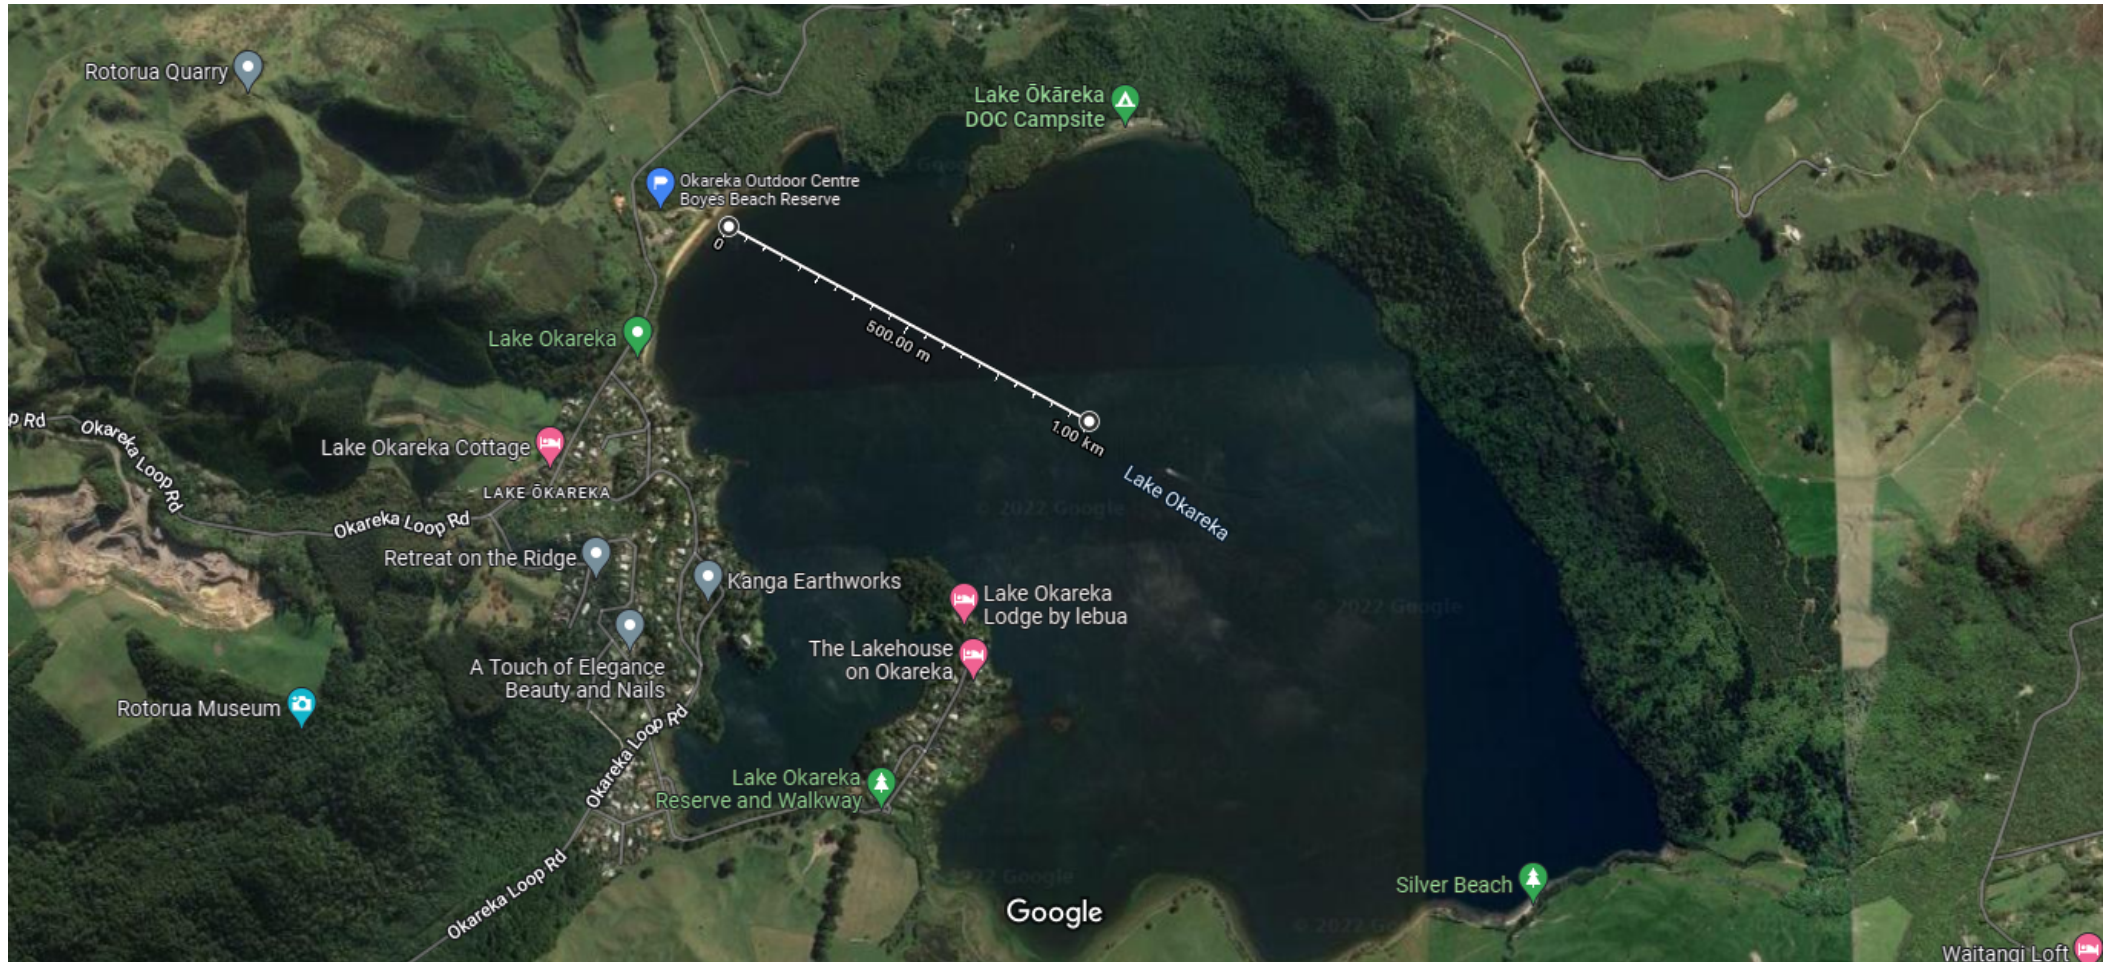

Imagery ©2022 Bay of Plenty TAs, CNES / Airbus, Maxar Technologies, Planet.com, Waikato District Council, Map data ©2022 200 m

Measure distance  
Total area: 979,878.85 m<sup>2</sup> (10,547,328.17 ft<sup>2</sup>)  
Total distance: 5.00 km (3.11 mi)

Imagery ©2022 Bay of Plenty TAs, CNES / Airbus, Maxar Technologies, Planet.com, Waikato District Council, Map data ©2022 200 m

Measure distance  
Total distance: 1.00 km (3,288.03 ft)

# Rotohoe, Lake Okareka - Site Map